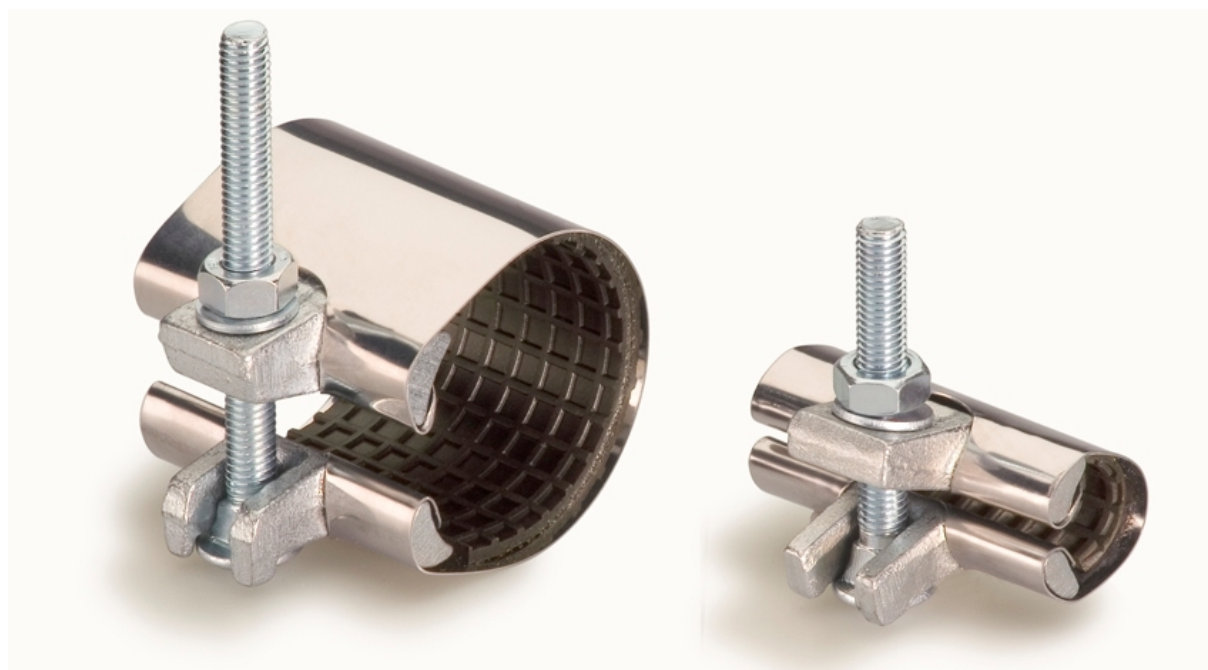

**REPARATURNE
OBJEMKE**

ROMACON®

REPARATurna OBJEMKA »SNAP«

PN bar	obseg / mm	dolžina objemke / mm		
		75	150	225
16	15 - 22	✓	✓	✓
16	21 - 25	✓	✓	✓
16	26 - 30	✓	✓	✓
16	33 - 37	✓	✓	✓
16	37 - 41	✓	✓	✓
16	42 - 45	✓	✓	✓
16	48 - 51	✓	✓	✓
16	50 - 54	✓	✓	✓
16	55 - 58	✓	✓	✓
16	60 - 64	✓	✓	✓

REPARATurna OBJEMKA »RS-1«

PN bar	DN	obseg / mm	dolžina objemke / mm						
			150	200	250	300	400	500	600
16		44 - 51	✓	✓					
16	40	48 - 55	✓	✓					
16		52 - 59	✓	✓					
16	50	57 - 64	✓	✓					
16		60 - 67	✓	✓	✓	✓			
16		63 - 70	✓	✓	✓	✓	✓		
16		67 - 74	✓	✓	✓	✓	✓		
16	65	70 - 77	✓	✓	✓	✓	✓		
16		73 - 80	✓	✓	✓	✓	✓		
16		75 - 83	✓	✓	✓	✓	✓		
16		82 - 90	✓	✓	✓	✓	✓		
16	80	87 - 97	✓	✓	✓	✓	✓		
16		95 - 104	✓	✓	✓	✓	✓		
16		98 - 108	✓	✓	✓	✓	✓		
16		102 - 112	✓	✓	✓	✓	✓		
16	100	108 - 118	✓	✓	✓	✓	✓	✓	
16		113 - 123	✓	✓	✓	✓	✓	✓	
16		118 - 128	✓	✓	✓	✓	✓	✓	
16		120 - 131	✓	✓	✓	✓	✓	✓	
16		125 - 135	✓	✓	✓	✓	✓	✓	
16	125	133 - 144	✓	✓	✓	✓	✓	✓	
16		139 - 150	✓	✓	✓	✓	✓	✓	
16		145 - 155	✓	✓	✓	✓	✓	✓	
16	150	151 - 161	✓	✓	✓	✓	✓	✓	
16		159 - 170	✓	✓	✓	✓	✓	✓	
16		165 - 175	✓	✓	✓	✓	✓	✓	
16		168 - 180	✓	✓	✓	✓	✓	✓	
10		176 - 186		✓	✓	✓	✓	✓	
10	175	180 - 191		✓	✓	✓	✓	✓	
10		193 - 203		✓	✓	✓	✓	✓	
10		200 - 210		✓	✓	✓	✓	✓	
10	200	209 - 220		✓	✓	✓	✓	✓	
10		215 - 226		✓	✓	✓	✓	✓	
10		219 - 230		✓	✓	✓	✓	✓	
10		222 - 233		✓	✓	✓	✓	✓	✓
10		228 - 240		✓	✓	✓	✓	✓	✓
10		243 - 253		✓	✓	✓	✓	✓	✓
10		252 - 262		✓	✓	✓	✓	✓	✓
10		261 - 271		✓	✓	✓	✓	✓	✓
10	250	271 - 281		✓	✓	✓	✓	✓	✓
10		280 - 290		✓	✓	✓	✓	✓	✓
10		294 - 304		✓	✓	✓	✓	✓	✓
10	300	315 - 326		✓	✓	✓	✓	✓	✓
10		320 - 330		✓	✓	✓	✓	✓	✓
10		324 - 334		✓	✓	✓	✓	✓	✓
10		335 - 346		✓	✓	✓	✓	✓	✓